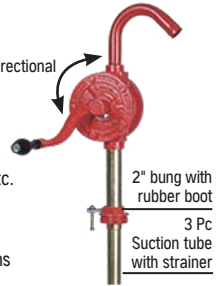

Rotary Drum Pump - 3Pc Suction Tube
BK 8075210

- Fits 55 gal. drums
- Use with Diesel, Kerosene, Heating Oil, Fuel Oils, Motor Oil etc.