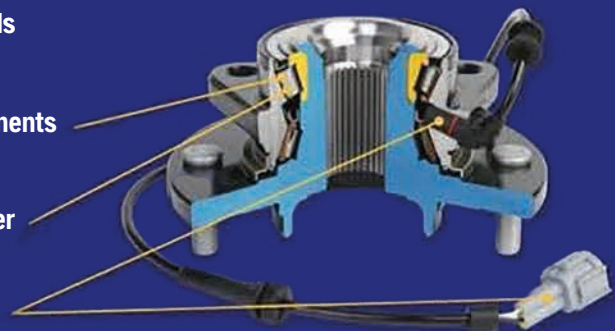

- Orbital formed design
- Premium triple-lip seal design
- Electrodeposition coated
- OEM lug studs

- Precision Roller Components
- Single and double row bearings - ball & taper roller matching oe design

OEM Integrated ABS Connectors
for long life and durability