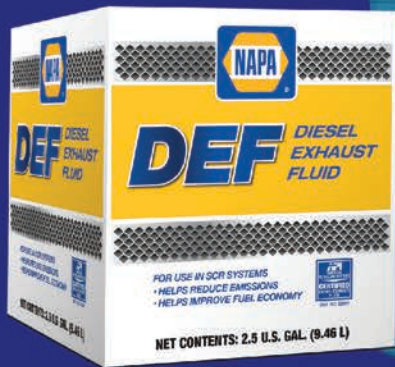

NAPA® DIESEL EXHAUST FLUID (DEF)

STOCK UP AND SAVE BIG TODAY

NAPA DEF 2.5 GALLON
NAF NPF002
\$12.99

NAPA DEF 55 GALLON
NAF NPF001
\$229.99

NAPA DEF 275 GALLON
NAF NPF275
\$1149.99

NAPA DEF 330 GALLON
NAF NPF330
\$1349.99