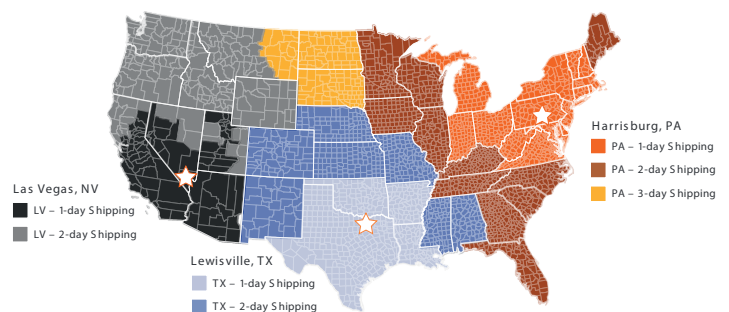

HEAVY DUTY / AIM

DAYTON PARTS ARE AVAILABLE AT NAPA!

PROGRAM HIGHLIGHTS

- Leading HD Aftermarket Supplier for all Popular Categories, including Aftertreatment, Suspension, Steering, Brakes, and Electronics!
- Get Full Access to the DaytonParts.com Website and Resources by emailing sales@daytonparts.com!

NHD has relocated to DTN

100% of all Dayton Parts now available under one convenient umbrella.