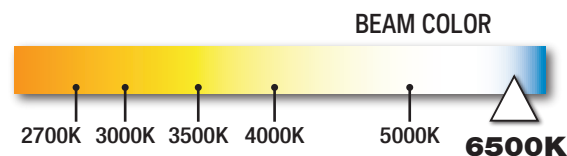

SEE BETTER DRIVE SAFER **NIGHTVISION™**

STOCK UP TODAY

CAPTURE NEW BUSINESS AND GROW PROFITS WITH NIGHTVISION™ LED LAMPS

- Enhanced brightness and clarity for increased visibility and safety
- For Fog Lamp, Off-Road and motor sport applications only

ITEM NUMBERS INCLUDE:

9003NVLED2	9007NVLED2	9145NVLED2
9005NVLED2	9008NVLED2	H11NVLED2
9006NVLED2	9012NVLED2	H7NVLED2

CONTACT YOUR LOCAL TSM WITH QUESTIONS

STARTING AT $67.99

NEW