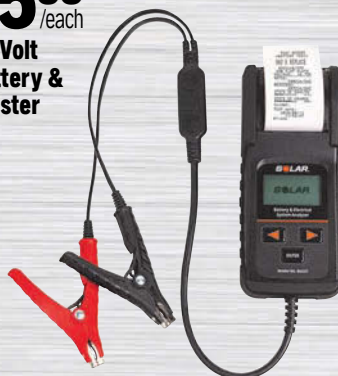

$245⁰⁰
/each

**SOLAR 12 Volt
Digital Battery &
System Tester
W/ Printer**
SOR BA227