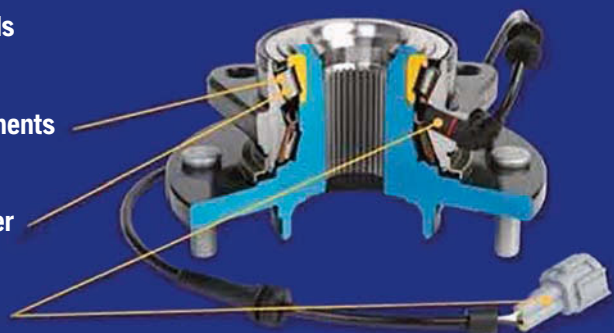

- Orbital formed design
- Premium triple-lip seal design
- Electrodeposition coated
- OEM lug studs

Precision Roller Components

Single and double row bearings - ball & taper roller matching OE design

OEM Integrated ABS Connectors for long life and durability