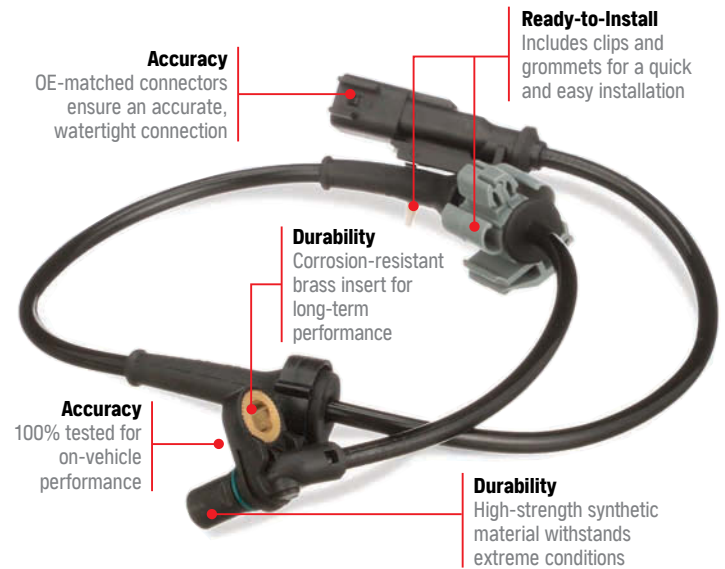

ADVANCED ABS SENSORS FOR TODAY'S VEHICLES

ECHLIN®

ABS Sensors surging in popularity

These SKUs are seeing strong sales growth

Part No.	Application	US VIO	Position
531158	GM Trucks, Vans & SUVs (2014-99)	1.8M	Front
532831	Ford / Lincoln Cars & SUVs (2019-12)	2.2M	Rear
532391	Dodge / Jeep SUVs (2018-07)	1.9M	Rear
531924	GM Trucks & SUVs (2014-07)	4M	Front
533663	Kia SUVs (2019-14)	573K	Rear
532701	Ford / Volvo Cars & SUVs (2023-02)	3.9M	Front
532830	Ford / Lincoln Cars, Vans & SUVs (2023-12)	661K	Rear
533448	GM Trucks & SUVs (2007-99)	2.1M	Front
533064	Ford Vans (2019-15)	638K	Front
533002	GM Trucks & SUVs (2020-14)	4.2M	Front

533002
GM Trucks & SUVs (2020-14)

LOOKS RIGHT. FITS RIGHT. PERFORMS RIGHT.

NAPAEchlin.com